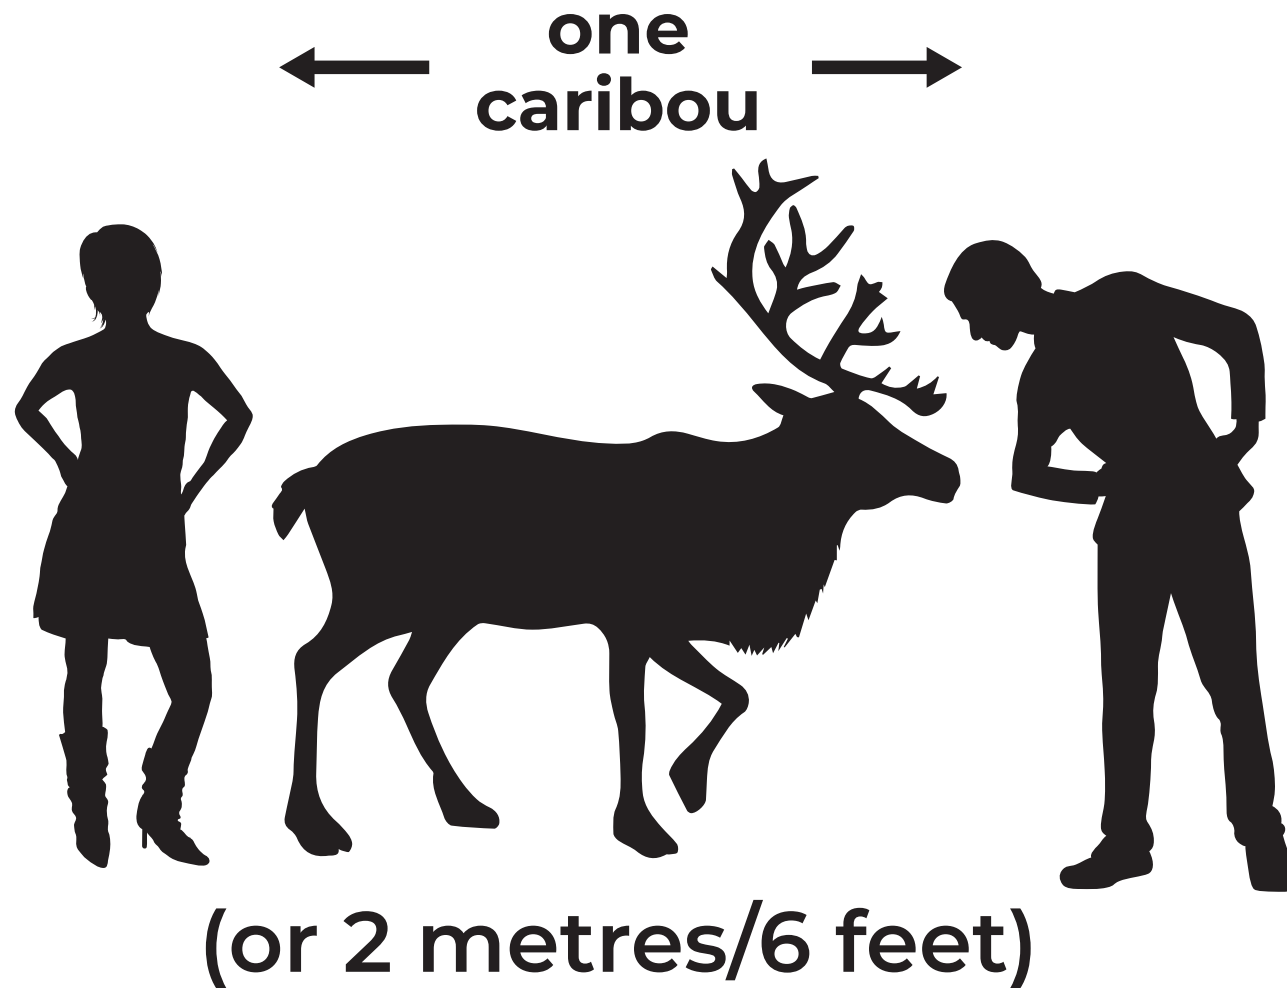

What does physical distancing look like?

Please stay at least 90 metres/300 feet from actual caribou.